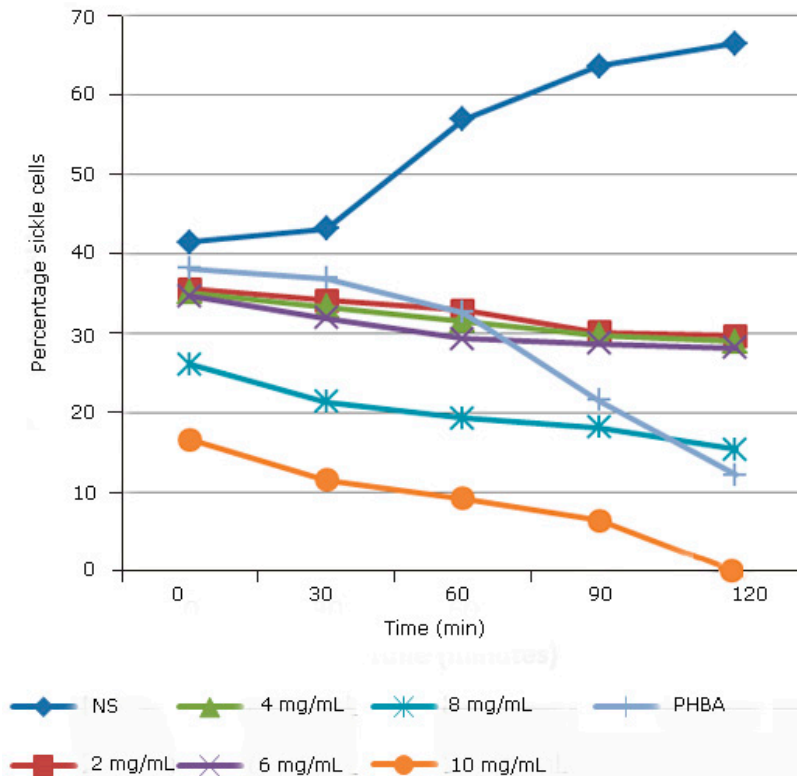

## Stroke Of Sin Online Gratuito

Fig. 1. Percentage of sickle cells against time.

DOWNLOAD: <https://tinurli.com/295rcg>

Download

a9c2e16639

[HACK ESET Endpoint Security Endpoint Antivirus 6.3.2016.1 \(2016\) PC](#)  
[Adobe Bridge Mac Torrent](#)  
[Mohacheppu Malayalam B Grade Hot Movie Torrent Download Hit](#)  
[Building Design Suite 2017 32 bit download torrent](#)  
[Mehbooba Kickass Download Movie](#)