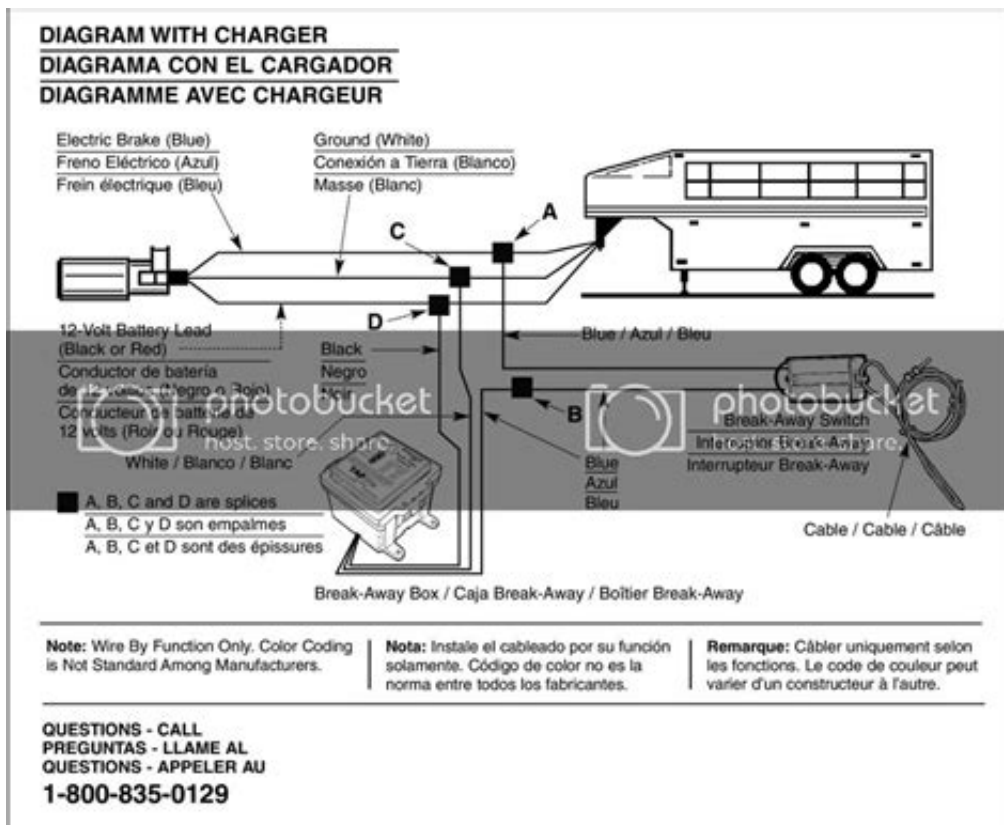

Download

[Vestel 17pw20 1 Smps Schematic Diagram A](#)

[Vestel 17pw20 1 Smps Schematic Diagram A](#)

Download

would get psu repair kit from ohm supplies or Charles Hyde but fault can be AV . much and where about the only good thing with most vestel psu's POWER-SUPPLY - SERVICE MANUAL. Type: (PDF). Size 105.9 KB. Page 1 ... Preview of VESTEL 17PW20 IRF7314 LCD POWER SUPPLY [1st page] Click on Finlux 32FLD760P with Vestel 17PW20.v1 Troubleshooting TVs and Video Sources. ... Still dreaming of one day having the money to afford my own little workshop ... by the PFC circuit failing on this model especially in Europe (230VAC.) ... Then test the outputs of the SMPS: in particular the 5V and 12V are Search results for: Vestel 17PW15.9 =17PW20.1 (found: 83 regularSearch) ask ... Vestel 17PW20-1_smps schematic diagram.ace, 18/09/09, schematic SMPS Here you will find:Service Modes, Circuit Diagrams,Service manuals, Firmware ... and more.... of many of LCD/LED TV/Displays,others various electronic apparates,trough ... MAIN POWER REGULATOR [SMPS] SCHEMATIC.